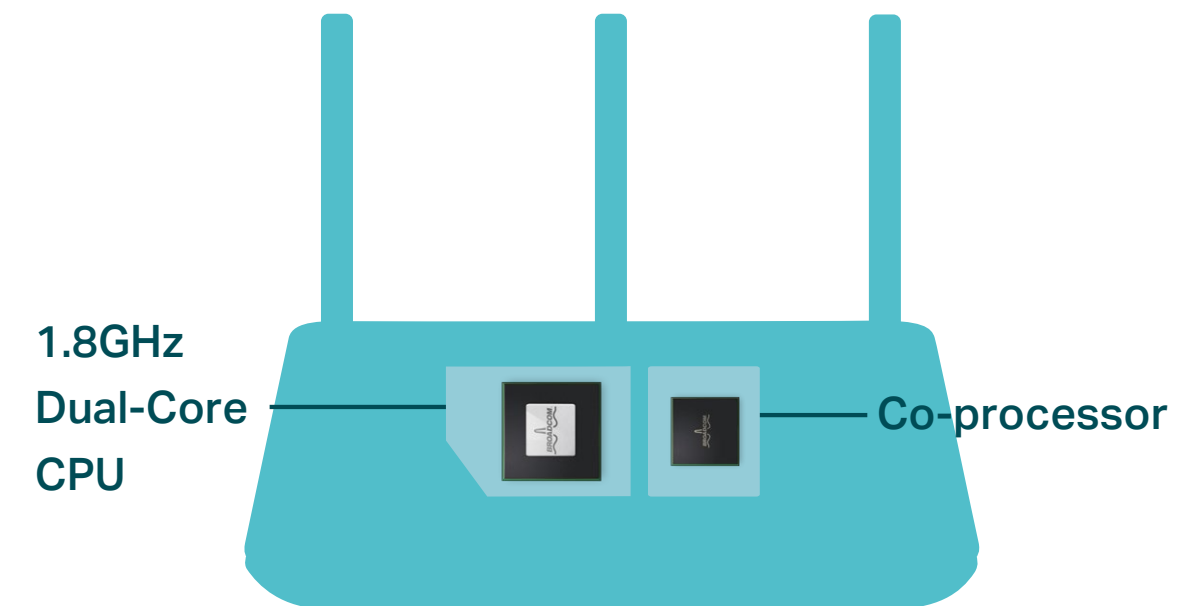

Traditional Router
Sends data to one device at a time

MU-MIMO Router
Simultaneously sends data to multiple devices

Range Boost for Better Whole Coverage

Range Boost greatly improves the routers ability to detect devices that are further away or low-powered, giving your network even greater coverage.

1.8GHz Dual-Core CPU

1.8GHz Dual-Core CPU coordinates every process to ensure fast transmission speed, supporting more devices and high-speed applications simultaneously.

Features

Speed

- **Ultimate Wireless Speed** – Combined wireless speeds up to 600Mbps (over 2.4GHz) and 1625Mbps (over 5GHz)
- **NitroQAM™ Technology** – Use NitroQAM™ Technology modulation scheme for higher data throughput, boosting wireless speeds up to 25%
- **MU-MIMO Technology** – Simultaneously exchanges data with several devices, achieving speeds which are 3x faster than standard AC routers
- **Support 802.11 ac** – Provides a data transfer rate 3 times faster than 802.11n for each stream
- **Dual-core CPU** – 1.8GHz dual-core CPU and 2 co-processor make multi-tasking easy and boost data transfer rate

Wi-Fi Range

- **Ultimate Range Wi-Fi** – 3 dual band high-performance antennas with a high-powered amplifier ensure the widespread Wi-Fi coverage and a stable connection
- **Wi-Fi with Beamforming** – Beamforming technology locates the connected devices and further improves the Archer A2300's range and the signal strength to each mobile device, delivering a more reliable and efficient wireless connection