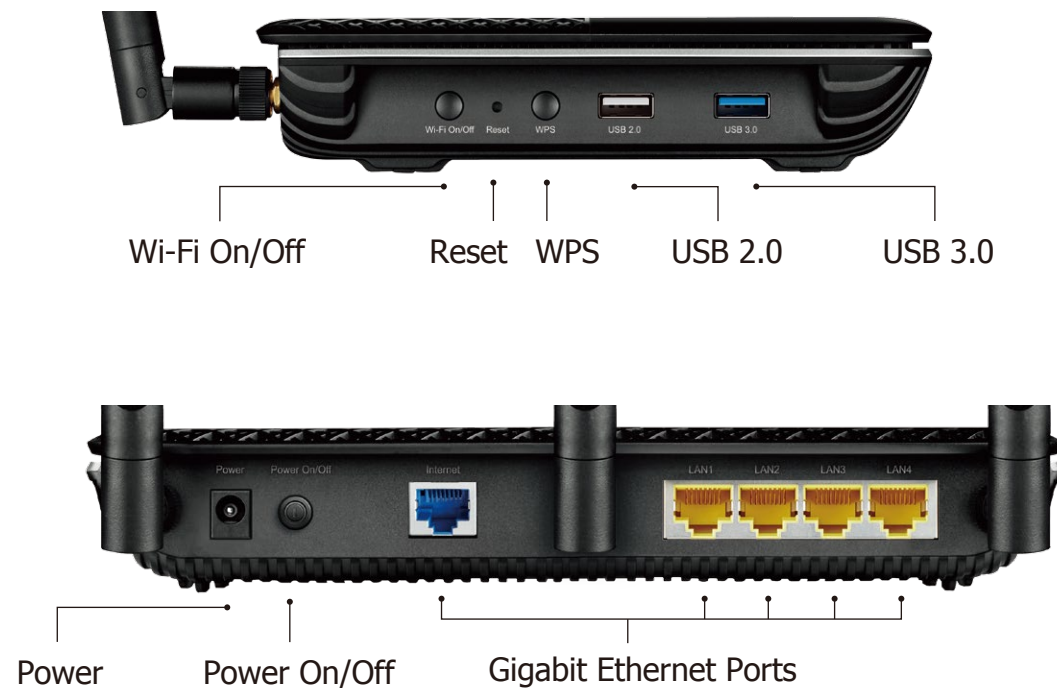

Specifications

Hardware

- Ethernet Ports: 4 10/100/1000Mbps LAN Ports, 1 10/100/1000Mbps WAN Port
- USB Ports: 1 USB 3.0 Port, 1 USB 2.0 Port
- Buttons: Wireless On/Off Button, Power On/Off Button, Reset Button, WPS Button
- Antennas: 3 Dual Band Antennas
- Dimensions (W x D x H): 215.8 X 163.8 X 38.5mm

Wireless

- Wireless Standards: IEEE 802.11ac/n/a 5GHz, IEEE 802.11b/g/n 2.4GHz
- Frequency: 2.4GHz and 5GHz
- Signal Rate: 1625Mbps at 5GHz, 600Mbps at 2.4GHz
- Transmit Power:
  FCC: <25dBm(2.4GHz), <24dBm(5GHz)
- Reception Sensitivity:
  5GHz:
  11ac80M MCS11: -58dBm, 11ac80M MCS0: -88dBm
  11ac40M MCS11: -61dBm, 11ac40M MCS0: -91dBm
  11ac20M MCS11: -63dBm, 11ac20M MCS0: -95dBm
  54M: -76dBm, 6M: -95dBm
  2.4GHz:
  11n40M MCS9: -63dBm, 11n40M MCS0: -89dBm
  11n20M MCS8: -67dBm, 11n20M MCS0: -92dBm
  54M: -75dBm, 11M: -90dBm, 6M: -93dBm, 1M: -98dBm
- Wireless Function: Enable/Disable Wireless Radio, WDS Bridge, WMM, Wireless Statistics
- Wireless Security: Enable/Disable SSID Broadcast, 64/128-bit WEP, WPA/WPA2, WPA-PSK/WPA-PSK2 encryptions, QSS, Wireless MAC Filter