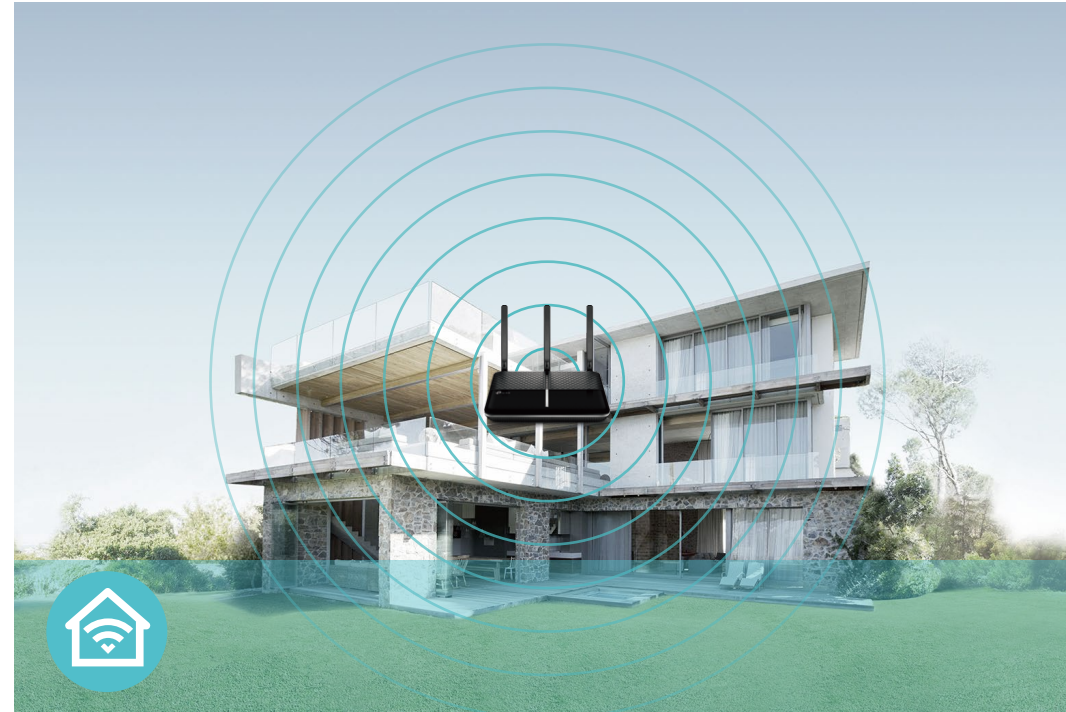

Traditional Router
Sends data to one device at a time

MU-MIMO Router
Simultaneously sends data to multiple devices

Range Boost for Better Whole Coverage

Range Boost greatly improves the routers ability to detect devices that are further away or low-powered, giving your network even greater coverage.

1.8GHz Dual-Core CPU

1.8GHz Dual-Core CPU coordinates every process to ensure fast transmission speed, supporting more devices and high-speed applications simultaneously.

Features

Speed

- **Ultimate Wireless Speed** – Combined wireless speeds up to 600Mbps (over 2.4GHz) and 1625Mbps (over 5GHz)
- **NitroQAM™ Technology** – Use NitroQAM™ Technology modulation scheme for higher data throughput, boosting wireless speeds up to 25%
- **MU-MIMO Technology** – Simultaneously exchanges data with several devices, achieving speeds which are 3x faster than standard AC routers
- **Support 802.11 ac** – Provides a data transfer rate 3 times faster than 802.11n for each stream
- **Dual-core CPU** – 1.8GHz dual-core CPU and 2 co-processor make multi-tasking easy and boost data transfer rate

Wi-Fi Range

- **Ultimate Range Wi-Fi** – 3 dual band high-performance antennas with a high-powered amplifier ensure the widespread Wi-Fi coverage and a stable connection
- **Wi-Fi with Beamforming** – Beamforming technology locates the connected devices and further improves the Archer A2300's range and the signal strength to each mobile device, delivering a more reliable and efficient wireless connection