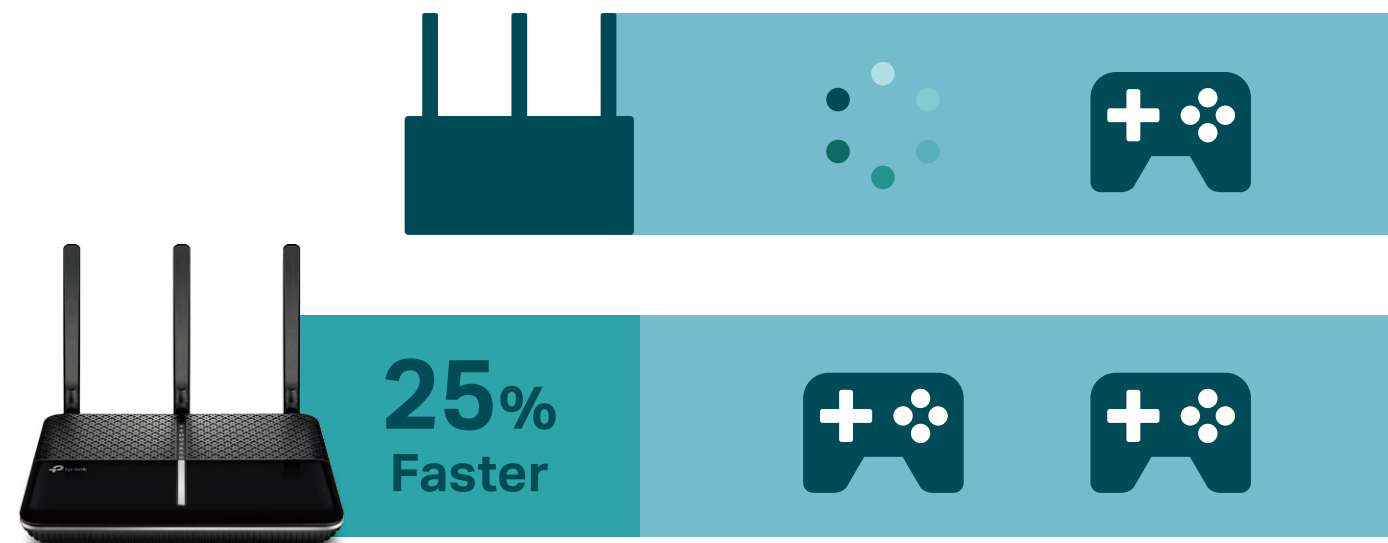

Highlights

NitroQAM™ Powered by Broadcom

NitroQAM™ (1024QAM) boosts speeds on all Wi-Fi bands by 25% to significantly improve performance.