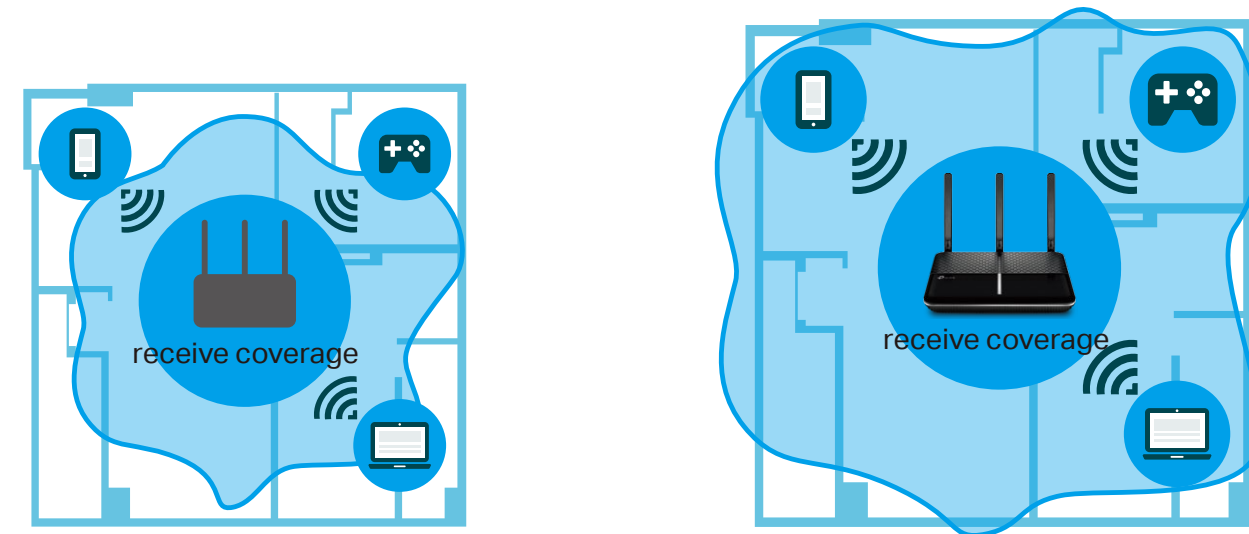

Highlights

MU-MIMO for 3× Faster Connections

MU-MIMO technology serves up to three devices at once, reducing wait time, increasing Wi-Fi throughput for every device, and making each stream more efficient.

Traditional Router
Sends data to one device at a time

MU-MIMO Router
Simultaneously sends data to multiple devices

Range Boost for Better Whole Coverage

Range Boost greatly improves the routers ability to detect devices that are further away or low-powered, giving your network even greater coverage.